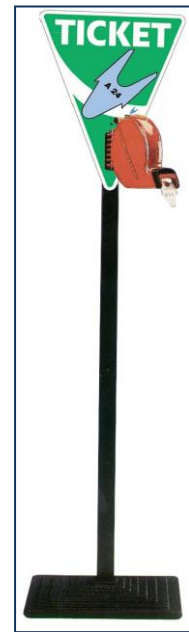

This Queue System is designed for where sets of numbers are needed to be shown at the same time, directing a customer holding a numbered ticket to a single location. Ideal for Food order or Pharmacy counters. The mimic keypad allows ticket numbers to be called out of sequence. Customer is issued with pre-printed ticket; the call is made from a LED mimic keypad at a single location. A new call appears on the lower right side of the display and stays on until it reaches the top left.

Model	Size mm	Digit height
JQH 100	650 x 360 x 60	5.8cm (2.3")
JQH 101	1050 x 500 x 60	10cm (4")

Ticket Dispenser and ticket rolls:

- High impact moulded plastic
- Wall bracket supplied or optional stand
- Holds 2,000 pre printed tickets on roll